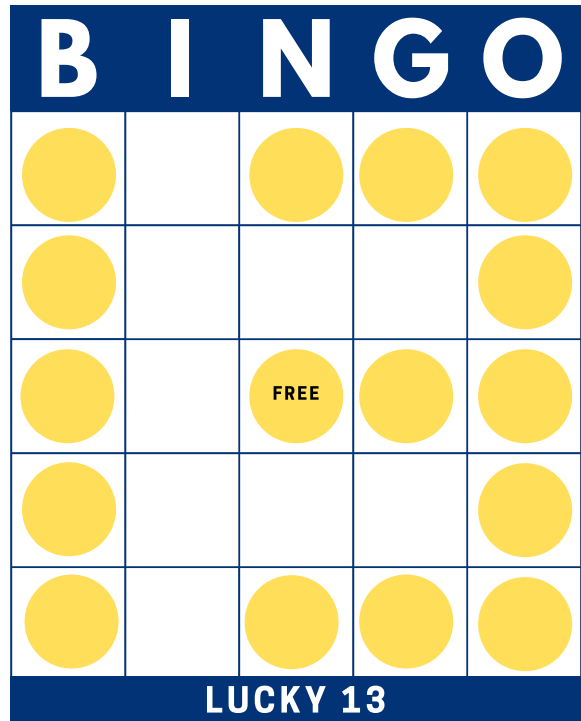

New Hampshire Lottery Commission
Investigation & Compliance Division
Approved Bingo Game Patterns