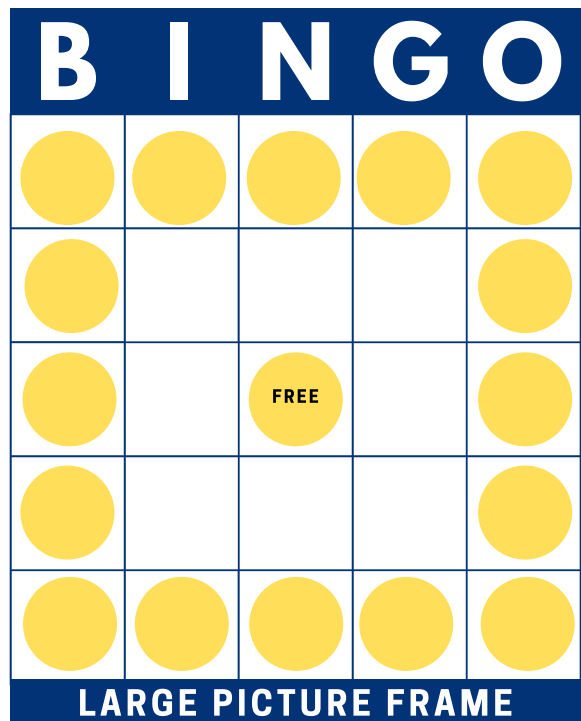

New Hampshire Lottery Commission
Investigation & Compliance Division
Approved Bingo Game Patterns