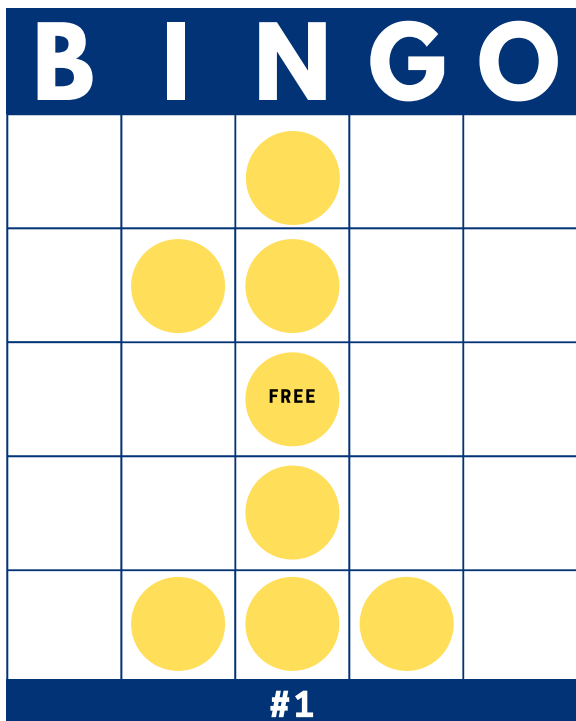

New Hampshire Lottery Commission
Investigation & Compliance Division
Approved Bingo Game Patterns